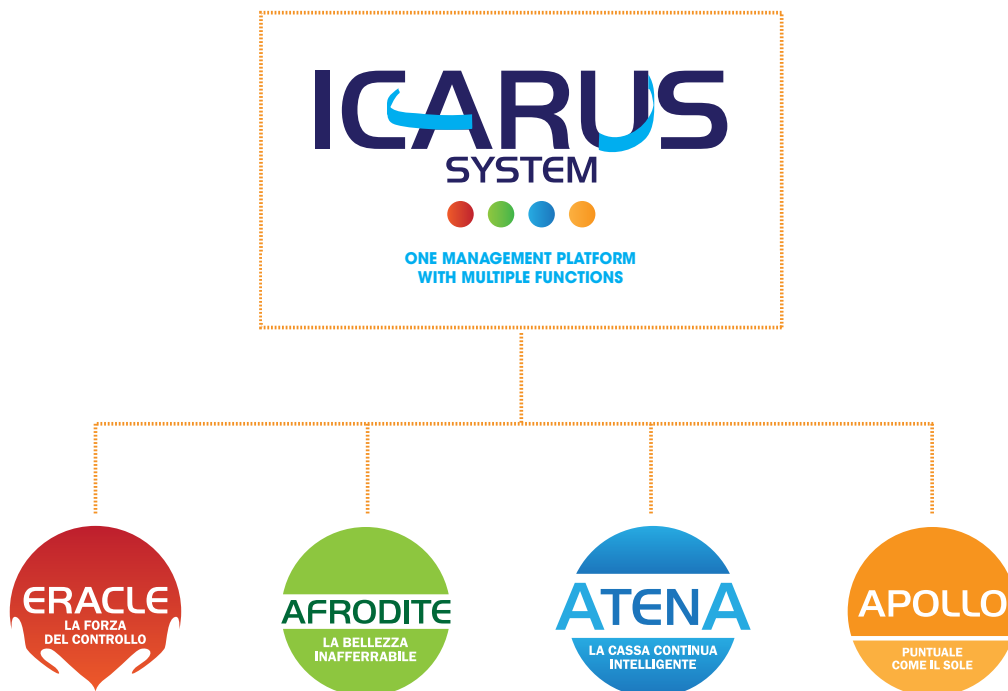

EACH PRODUCT IS AVAILABLE FOR INDIVIDUAL PURCHASE AS NEEDED

GLOBAL MONITORING

ICARUS SYSTEM

THE ICARUS SYSTEM is the most advanced access control system in Cemit's range of products, thanks to our experience gained in the security industry over the years. Its extreme adaptability allows to meet the diverse needs of jewellers, stores, shopping malls, companies, security service organisations, counting rooms and cash/valuables-in-transit.